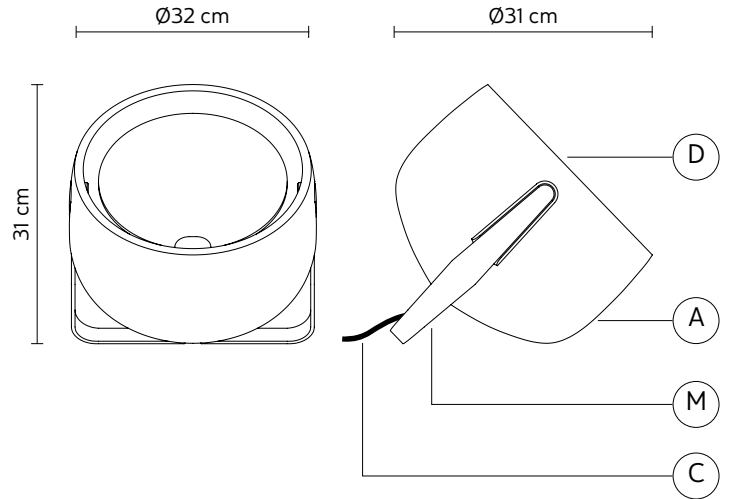

PACKAGING

n° cartons	1
net weight/kg	4,5
gross weight/kg	6
packaging/cm	51x51x40

LIGHT EMISSION

unidirectional

	direct
	filtered
	indirect
	absence

COMPLIANT WITH

IEC	60598-1:2014
EN	60598-1:2015

degree of protection	IP20
bulb	not provided